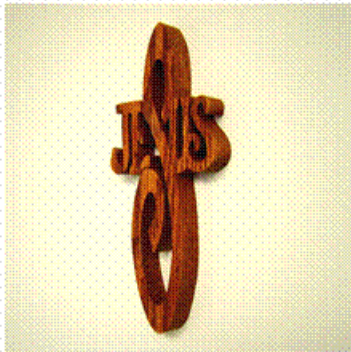

Handcrafted. Meaningful. Beautiful.

Wesscott Marketing

302 Jesus Cross
Medium 9" h x 4" w
Red Oak

341 Straight Slotted Cross
Medium 8" h x 5" w
Red Oak

345 Straight Slotted Cross w/Dove
Medium 8" h x 5" w
Red Oak

346 Straight Slotted Cross w/Hands
Medium 8" h x 5" w
Red Oak

500 Straight Rope Cross
Small 8" h x 6" w
Red Oak

502 Straight Rope Cross w/Corpus
Large 12" h x 8" w
Red Oak w/Pewter Corpus

622 3-Layer Curved Rope Cross
Medium 12" h x 9" w
Red Oak with Black Walnut

632 3-Layer Reverse Curved Rope Cross
Medium 12" h x 9" w
Red Oak with Black Walnut

Fax Your Order Today: 952-541-4905

ORDER FORM	Size	UPC	SRP
302 Jesus Cross (medium)	9h x 4w	804879187554	\$13.00
341 Straight Slotted Cross (medium)	8h x 5w	804879187561	\$11.00
345 Straight Slotted Cross w/Dove (medium)	8h x 5w	804879187578	\$15.00
346 Straight Slotted Cross w/Hands (medium)	8h x 5w	804879187585	\$15.00
500 Straight Rope Cross (small)	8h x 6w	804879187608	\$9.00
502 Straight Rope Cross w/Corpus (large)	12h x 8w	804879187615	\$23.00
622 3-Layer Curved Rope Cross (medium)	12h x 9w	804879187639	\$21.00
632 3-Layer Reverse Curved Rope Cross (medium)	12h x 9h	804879187646	\$13.00
Name			TOTAL
Address			Bringing The Best In Christian Products To Market 
Address			
City			
State		Zip	
Phone		Fax	
PO Number			Email