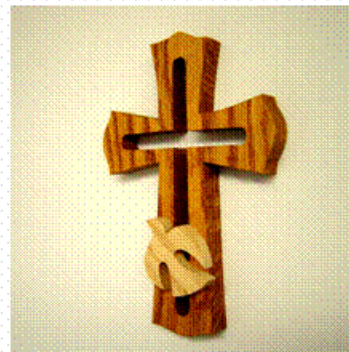

Handcrafted. Meaningful. Beautiful.

Wesscott Marketing

302 Jesus Cross
Medium 9" h x 4" w
Red Oak

341 Straight Slotted Cross
Medium 8" h x 5" w
Red Oak

345 Straight Slotted Cross w/Dove
Medium 8" h x 5" w
Red Oak

346 Straight Slotted Cross w/Hands
Medium 8" h x 5" w
Red Oak

500 Straight Rope Cross
Small 8" h x 6" w
Red Oak

502 Straight Rope Cross w/Corpus
Large 12" h x 8" w
Red Oak w/Pewter Corpus

622 3-Layer Curved Rope Cross
Medium 12" h x 9" w
Red Oak with Black Walnut

632 3-Layer Reverse Curved Rope Cross
Medium 12" h x 9" w
Red Oak with Black Walnut

Fax Your Order Today: 952-541-4905

ORDER FORM	Size	UPC	SRP
302 Jesus Cross (medium)	9h x 4w	804879187554	\$13.00
341 Straight Slotted Cross (medium)	8h x 5w	804879187561	\$11.00
345 Straight Slotted Cross w/Dove (medium)	8h x 5w	804879187578	\$15.00
346 Straight Slotted Cross w/Hands (medium)	8h x 5w	804879187585	\$15.00
500 Straight Rope Cross (small)	8h x 6w	804879187608	\$9.00
502 Straight Rope Cross w/Corpus (large)	12h x 8w	804879187615	\$23.00
622 3-Layer Curved Rope Cross (medium)	12h x 9w	804879187639	\$21.00
632 3-Layer Reverse Curved Rope Cross (medium)	12h x 9h	804879187646	\$13.00
Name			TOTAL
Address			Bringing The Best In Christian Products To Market 
Address			
City			
State		Zip	
Phone		Fax	
PO Number			Email