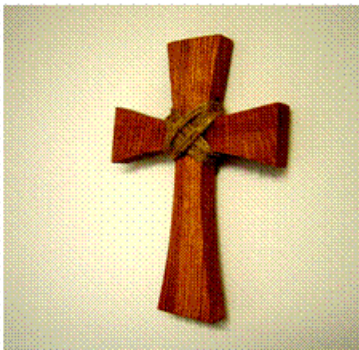

Handcrafted. Meaningful. Beautiful.

Wesscott Marketing

302 Jesus Cross
Medium 9" h x 4" w
Red Oak

341 Straight Slotted Cross
Medium 8" h x 5" w
Red Oak

345 Straight Slotted Cross w/Dove
Medium 8" h x 5" w
Red Oak

346 Straight Slotted Cross w/Hands
Medium 8" h x 5" w
Red Oak

500 Straight Rope Cross
Small 8" h x 6" w
Red Oak

502 Straight Rope Cross w/Corpus
Large 12" h x 8" w
Red Oak w/Pewter Corpus

622 3-Layer Curved Rope Cross
Medium 12" h x 9" w
Red Oak with Black Walnut

632 3-Layer Reverse Curved Rope Cross
Medium 12" h x 9" w
Red Oak with Black Walnut

Fax Your Order Today: 952-541-4905

ORDER FORM	Size	UPC	SRP
302 Jesus Cross (medium)	9h x 4w	804879187554	\$13.00
341 Straight Slotted Cross (medium)	8h x 5w	804879187561	\$11.00
345 Straight Slotted Cross w/Dove (medium)	8h x 5w	804879187578	\$15.00
346 Straight Slotted Cross w/Hands (medium)	8h x 5w	804879187585	\$15.00
500 Straight Rope Cross (small)	8h x 6w	804879187608	\$9.00
502 Straight Rope Cross w/Corpus (large)	12h x 8w	804879187615	\$23.00
622 3-Layer Curved Rope Cross (medium)	12h x 9w	804879187639	\$21.00
632 3-Layer Reverse Curved Rope Cross (medium)	12h x 9h	804879187646	\$13.00
Name			TOTAL
Address			Bringing The Best In Christian Products To Market 
Address			
City			
State		Zip	
Phone		Fax	
PO Number			Email