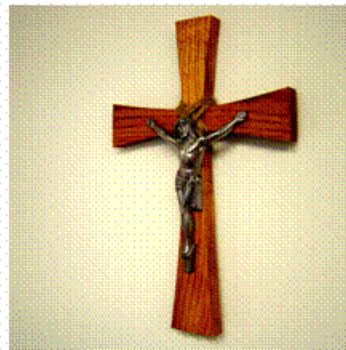

Handcrafted. Meaningful. Beautiful.

Wesscott Marketing

302 Jesus Cross
Medium 9" h x 4" w
Red Oak

341 Straight Slotted Cross
Medium 8" h x 5" w
Red Oak

345 Straight Slotted Cross w/Dove
Medium 8" h x 5" w
Red Oak

346 Straight Slotted Cross w/Hands
Medium 8" h x 5" w
Red Oak

500 Straight Rope Cross
Small 8" h x 6" w
Red Oak

502 Straight Rope Cross w/Corpus
Large 12" h x 8" w
Red Oak w/Pewter Corpus

622 3-Layer Curved Rope Cross
Medium 12" h x 9" w
Red Oak with Black Walnut

632 3-Layer Reverse Curved Rope Cross
Medium 12" h x 9" w
Red Oak with Black Walnut

Fax Your Order Today: 952-541-4905

ORDER FORM	Size	UPC	SRP
302 Jesus Cross (medium)	9h x 4w	804879187554	\$13.00
341 Straight Slotted Cross (medium)	8h x 5w	804879187561	\$11.00
345 Straight Slotted Cross w/Dove (medium)	8h x 5w	804879187578	\$15.00
346 Straight Slotted Cross w/Hands (medium)	8h x 5w	804879187585	\$15.00
500 Straight Rope Cross (small)	8h x 6w	804879187608	\$9.00
502 Straight Rope Cross w/Corpus (large)	12h x 8w	804879187615	\$23.00
622 3-Layer Curved Rope Cross (medium)	12h x 9w	804879187639	\$21.00
632 3-Layer Reverse Curved Rope Cross (medium)	12h x 9h	804879187646	\$13.00
Name			TOTAL
Address			Bringing The Best In Christian Products To Market 
Address			
City			
State		Zip	
Phone		Fax	
PO Number			Email