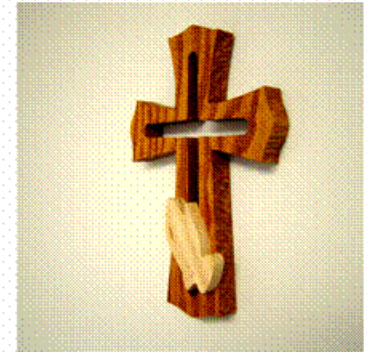

Handcrafted. Meaningful. Beautiful.

Wesscott Marketing

302 Jesus Cross
Medium 9" h x 4" w
Red Oak

341 Straight Slotted Cross
Medium 8" h x 5" w
Red Oak

345 Straight Slotted Cross w/Dove
Medium 8" h x 5" w
Red Oak

346 Straight Slotted Cross w/Hands
Medium 8" h x 5" w
Red Oak

500 Straight Rope Cross
Small 8" h x 6" w
Red Oak

502 Straight Rope Cross w/Corpus
Large 12" h x 8" w
Red Oak w/Pewter Corpus

622 3-Layer Curved Rope Cross
Medium 12" h x 9" w
Red Oak with Black Walnut

632 3-Layer Reverse Curved Rope Cross
Medium 12" h x 9" w
Red Oak with Black Walnut

Fax Your Order Today: 952-541-4905

ORDER FORM	Size	UPC	SRP
302 Jesus Cross (medium)	9h x 4w	804879187554	\$13.00
341 Straight Slotted Cross (medium)	8h x 5w	804879187561	\$11.00
345 Straight Slotted Cross w/Dove (medium)	8h x 5w	804879187578	\$15.00
346 Straight Slotted Cross w/Hands (medium)	8h x 5w	804879187585	\$15.00
500 Straight Rope Cross (small)	8h x 6w	804879187608	\$9.00
502 Straight Rope Cross w/Corpus (large)	12h x 8w	804879187615	\$23.00
622 3-Layer Curved Rope Cross (medium)	12h x 9w	804879187639	\$21.00
632 3-Layer Reverse Curved Rope Cross (medium)	12h x 9h	804879187646	\$13.00
Name			TOTAL
Address			Bringing The Best In Christian Products To Market 
Address			
City			
State		Zip	
Phone		Fax	
PO Number			Email